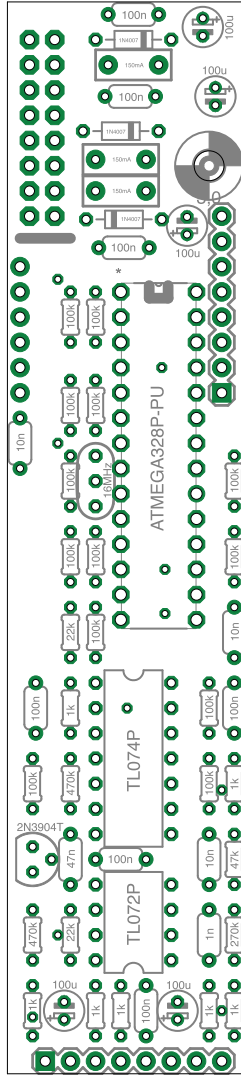

NOISE SQUARE 1.0 Schematic

Top Board

Names

Values

Front

Back

Bottom Board

Names

Values

Front

Back