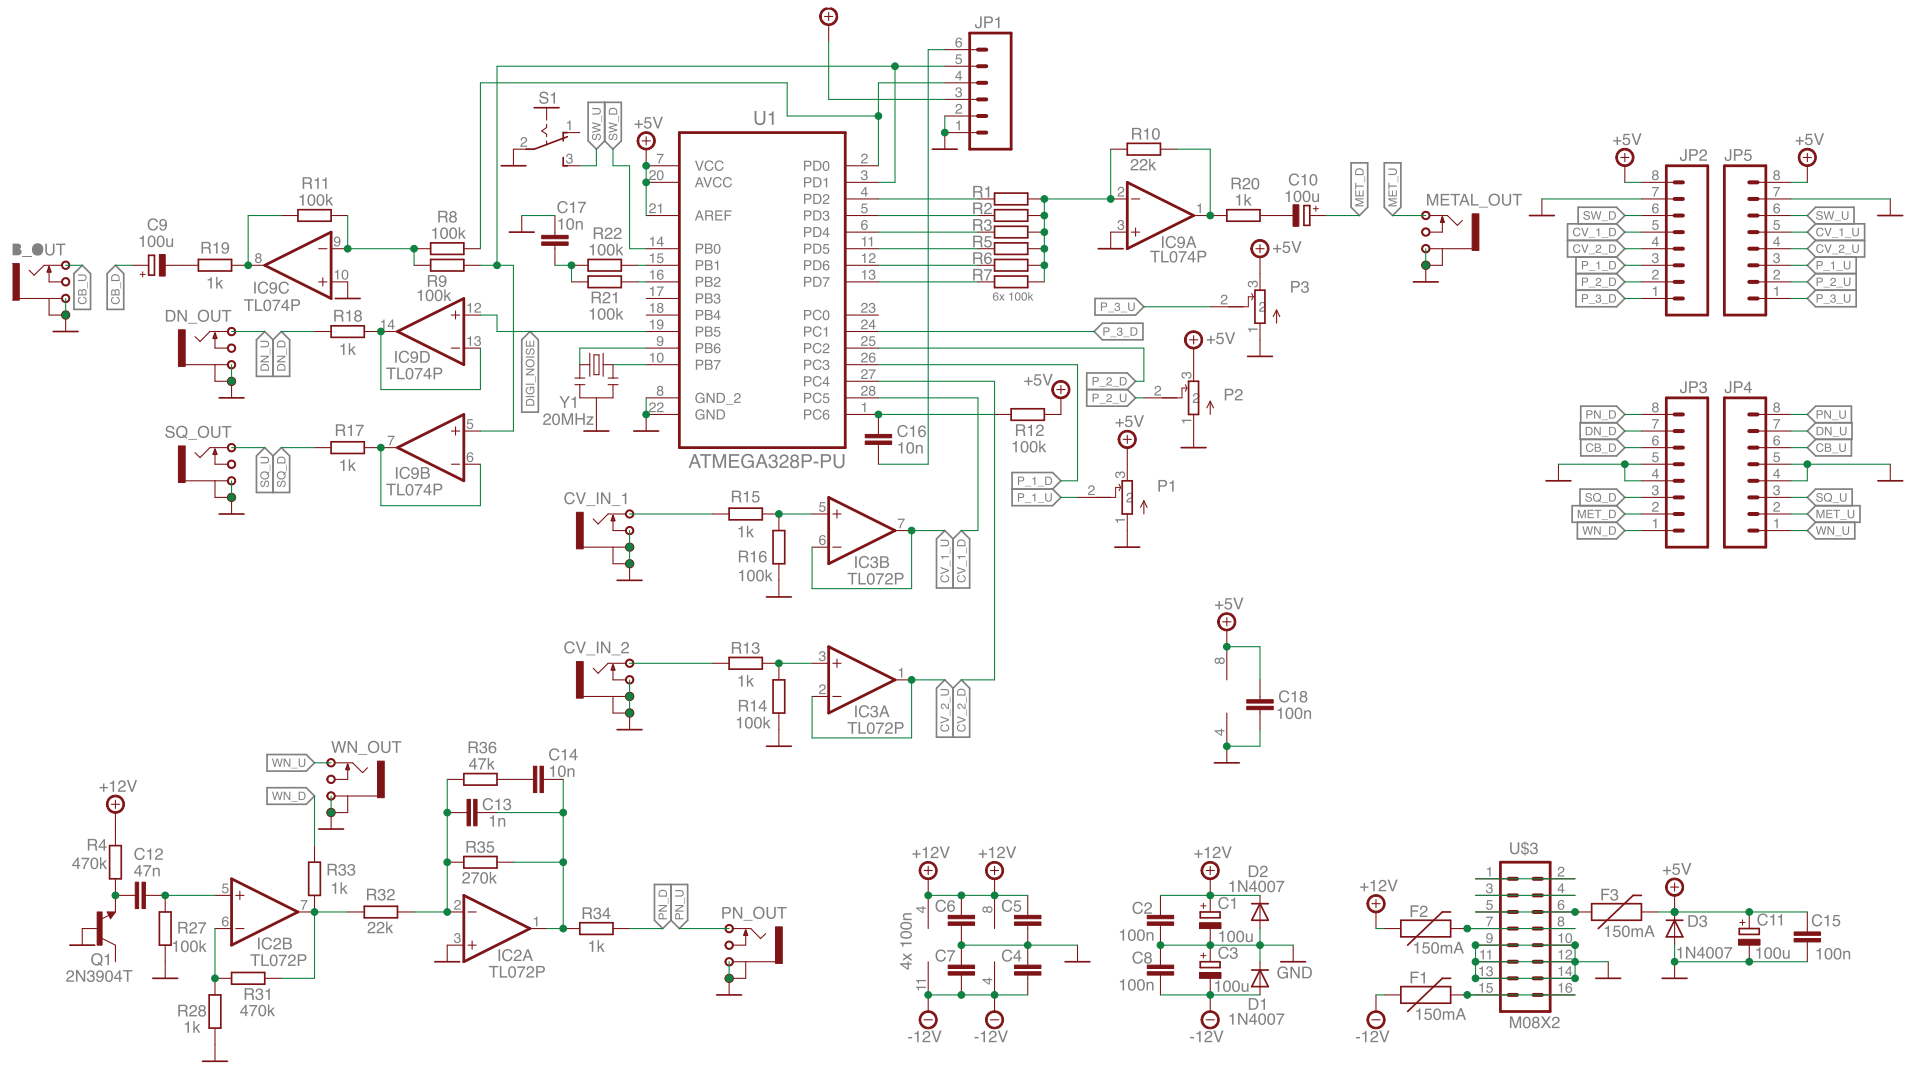

NOISE SQUARE 1.0 Schematic

Top Board

Names

Values

Front

Back

Bottom Board

Names

Values

Front

Back