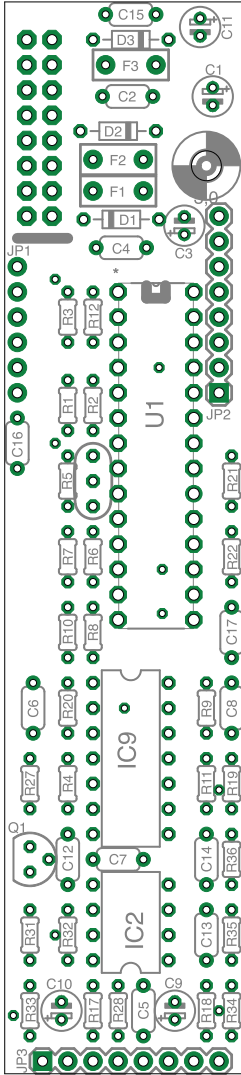

NOISE SQUARE 1.0 Schematic

Top Board

Names

Values

Front

Back

Bottom Board

Names

Values

Front

Back