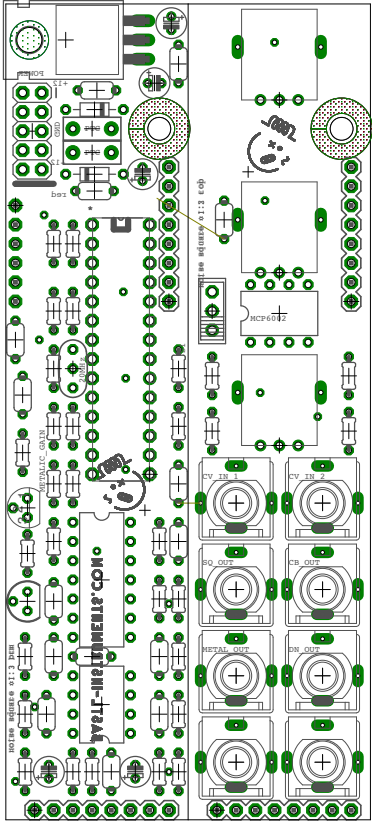

NOISE SQUARE v1.3 Board

Names