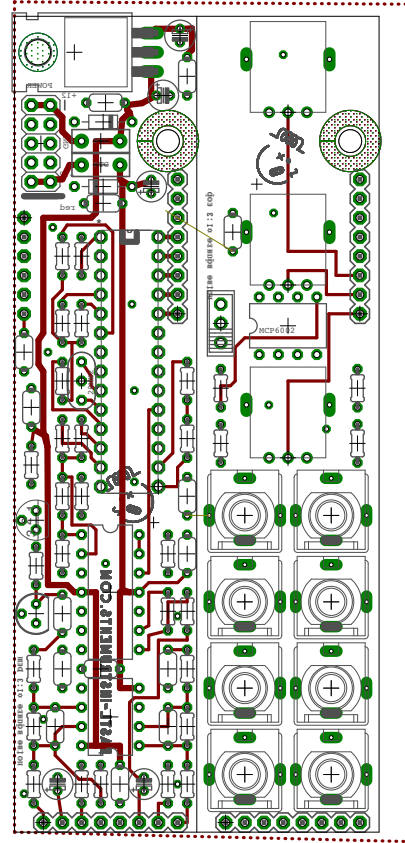

NOISE SQUARE v1.3 Board

Top